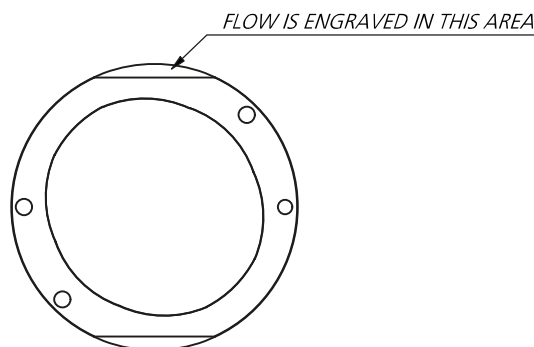

IDENTIFICATION

DIMENSIONS AND FLOW
V* Series Cartridge Kit

| DIMENSIONS In mm. | PUMP TYPE | | | | |
|-------------------------------------|-----------|-------|-------|--------|--------|
| | 20V | 25V | 30V | 35V | 45V |
| A | 81,8 | 99,5 | 110,5 | 118,4 | 140,5 |
| B | 82,6 | 96,8 | 96,8 | 114,25 | 133,3 |
| C | 47,15 | 52,15 | 52,15 | 72,15 | 80,15 |
| WEIGHT aprox. in Kg. | 2,300 | 3,800 | 4,100 | 6,400 | 10,200 |
| FLOW in Gal. at 1.200 rpm | 2 | 8 | 24 | 21 | 42 |
| | 5 | 12 | 28 | 25 | 47 |
| | 8 | 14 | | 30 | 50 |
| | 9 | 17 | | 35 | 57 |
| | 11 | 19 | | 38 | 60 |
| | 12 | 21 | | 45 | 67 |
| | 14 | 25 | | | 75 |

| 20V CARTRIDGES | 20V(VK20) SINGLE PUMP | | 2520V(VS43) DOUBLE PUMP | | 3520V(VS63) DOUBLE PUMP | | 4520V(VS73) DOUBLE PUMP | |
|-------------------|-----------------------|---------|-------------------------|---------|-------------------------|---------|-------------------------|---------|
| | GALLONS | CW | CCW | CW | CCW | CW | CCW | CW |
| 2 | CR10202 | CR11202 | CR20220 | CR21226 | CR20220 | CR21226 | CR20220 | CR21226 |
| 5 | CR10205 | CR11205 | CR20221 | CR21227 | CR20221 | CR21227 | CR20221 | CR21227 |
| 8 | CR10208 | CR11208 | CR20222 | CR21228 | CR20222 | CR21228 | CR20222 | CR21228 |
| 9 | CR10209 | CR11209 | CR20226 | CR21232 | CR20226 | CR21232 | CR20226 | CR21232 |
| 11 | CR10211 | CR11211 | CR20223 | CR21229 | CR20223 | CR21229 | CR20223 | CR21229 |
| 12 | CR10212 | CR11212 | CR20224 | CR21230 | CR20224 | CR21230 | CR20224 | CR21230 |
| 14 | CR10214 | CR11214 | CR20225 | CR21231 | CR20225 | CR21231 | CR20225 | CR21231 |