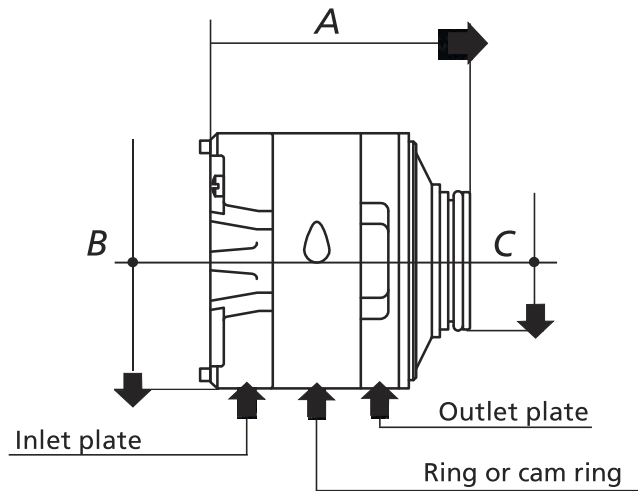

IDENTIFICATION

DIMENSIONS AND FLOW
V* Series Cartridge Kit

| DIMENSIONS In mm. | PUMP TYPE | | | | |
|-------------------------------------|-----------|-------|-------|--------|--------|
| | 20V | 25V | 30V | 35V | 45V |
| A | 81,8 | 99,5 | 110,5 | 118,4 | 140,5 |
| B | 82,6 | 96,8 | 96,8 | 114,25 | 133,3 |
| C | 47,15 | 52,15 | 52,15 | 72,15 | 80,15 |
| WEIGHT aprox. in Kg. | 2,300 | 3,800 | 4,100 | 6,400 | 10,200 |
| FLOW in Gal. at 1.200 rpm | 2 | 8 | 24 | 21 | 42 |
| | 5 | 12 | 28 | 25 | 47 |
| | 8 | 14 | | 30 | 50 |
| | 9 | 17 | | 35 | 57 |
| | 11 | 19 | | 38 | 60 |
| | 12 | 21 | | 45 | 67 |
| | 14 | 25 | | | 75 |

| 20V CARTRIDGES | 20V(VK20) SINGLE PUMP | | 2520V(VS43) DOUBLE PUMP | | 3520V(VS63) DOUBLE PUMP | | 4520V(VS73) DOUBLE PUMP | |
|-------------------|-----------------------|---------|-------------------------|---------|-------------------------|---------|-------------------------|---------|
| | GALLONS | CW | CCW | CW | CCW | CW | CCW | CW |
| 2 | CR10202 | CR11202 | CR20220 | CR21226 | CR20220 | CR21226 | CR20220 | CR21226 |
| 5 | CR10205 | CR11205 | CR20221 | CR21227 | CR20221 | CR21227 | CR20221 | CR21227 |
| 8 | CR10208 | CR11208 | CR20222 | CR21228 | CR20222 | CR21228 | CR20222 | CR21228 |
| 9 | CR10209 | CR11209 | CR20226 | CR21232 | CR20226 | CR21232 | CR20226 | CR21232 |
| 11 | CR10211 | CR11211 | CR20223 | CR21229 | CR20223 | CR21229 | CR20223 | CR21229 |
| 12 | CR10212 | CR11212 | CR20224 | CR21230 | CR20224 | CR21230 | CR20224 | CR21230 |
| 14 | CR10214 | CR11214 | CR20225 | CR21231 | CR20225 | CR21231 | CR20225 | CR21231 |